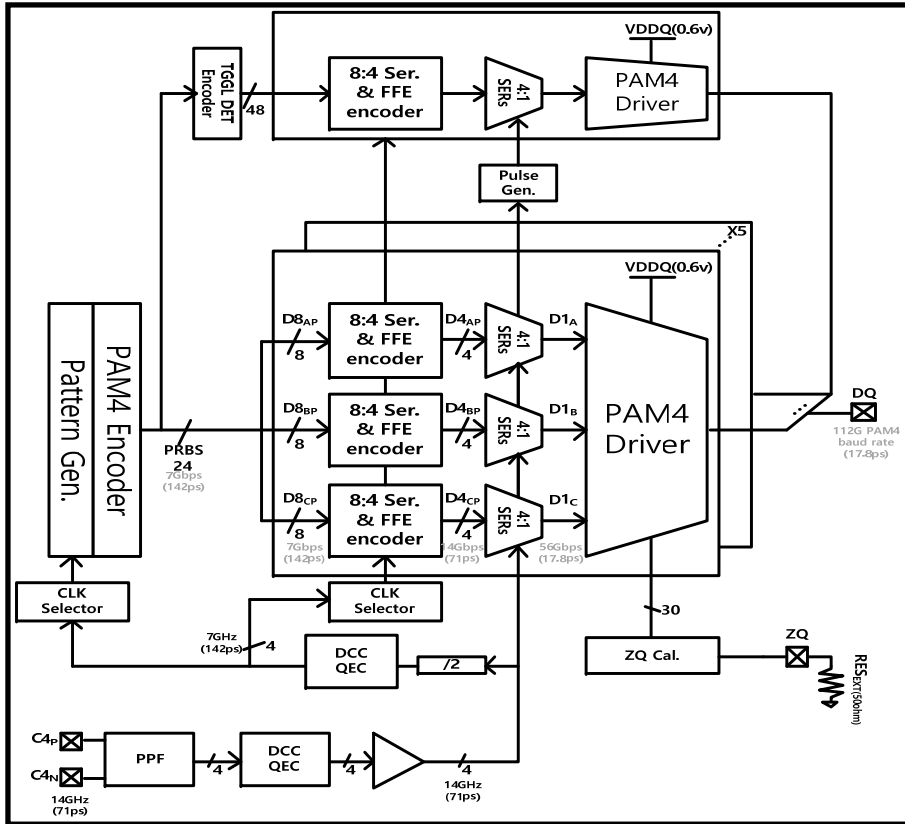

2021-2 Works

- 14GHz Quad rate LCVCO CP-PLL with Auto Frequency and Amplitude Controller
- 2021. 10 산학과제 MPW with Samsung 28nm – 22년 08월 측정 계획 중

2022-1 Works

- A 80Gbps PAM-4 LVSTL Transmitter With Reconfigurable Segment 4-tap FFE and Edge Enhanced Pulse Driver
- 2022. 04 산학과제 MPW with Samsung 28nm

2022-2 Works

- A 112Gbps PAM-4 LVSTL Transmitter With Reconfigurable Segment 4-tap FFE and Edge Enhanced Pulse Driver
- 2022. 07 IDEC MPW with Samsung 28nm