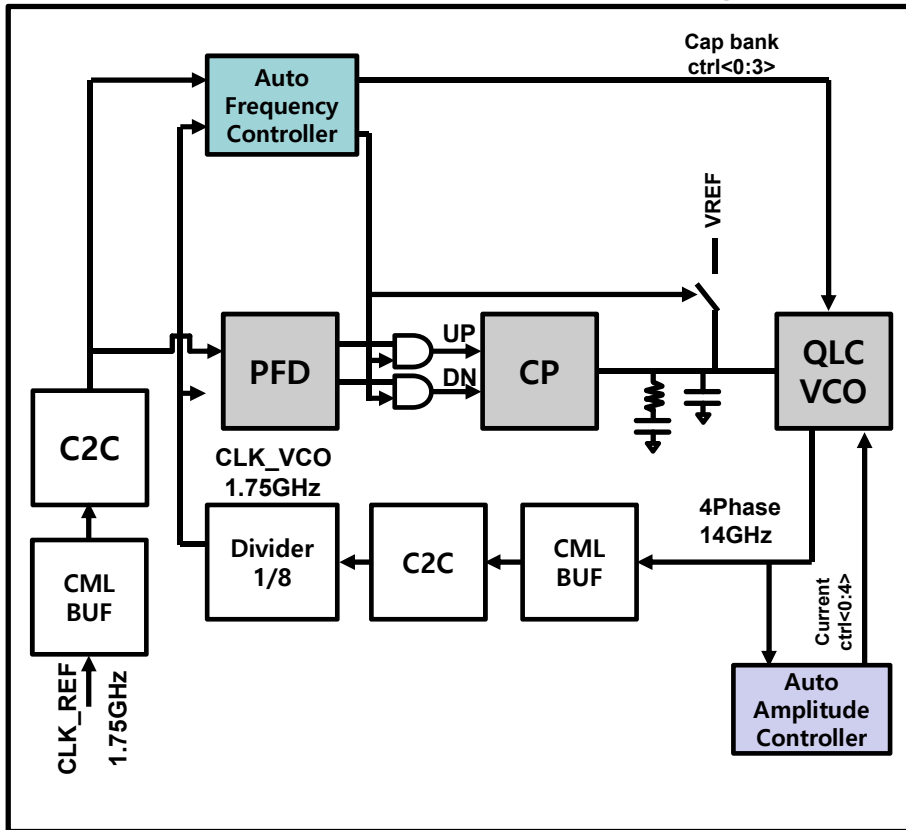

2021-2 Works

- 14GHz Quad rate LCVCO CP-PLL with Auto Frequency and Amplitude Controller
- 2021. 10 산학과제 MPW with Samsung 28nm – 22년 08월 측정 계획 중

2022-1 Works

- A 80Gbps PAM-4 LVSTL Transmitter With Reconfigurable Segment 4-tap FFE and Edge Enhanced Pulse Driver
- 2022. 04 산학과제 MPW with Samsung 28nm

2022-2 Works

- A 112Gbps PAM-4 LVSTL Transmitter With Reconfigurable Segment 4-tap FFE and Edge Enhanced Pulse Driver
- 2022. 07 IDEC MPW with Samsung 28nm