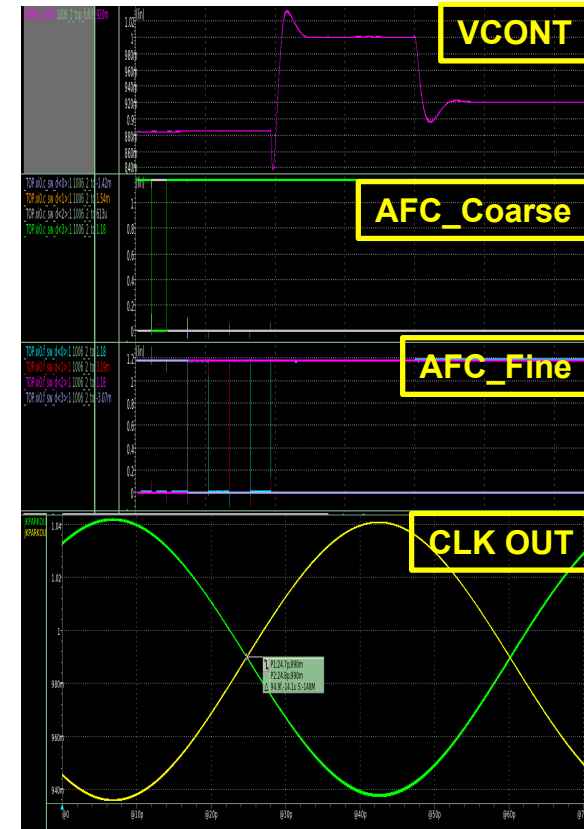

2021-2 Works

- 14GHz Quad rate LCVCO CP-PLL with Auto Frequency and Amplitude Controller
- 2021. 10 산학과제 MPW with Samsung 28nm – 22년 08월 측정 계획 중

2022-1 Works

- A 80Gbps PAM-4 LVSTL Transmitter With Reconfigurable Segment 4-tap FFE and Edge Enhanced Pulse Driver
- 2022. 04 산학과제 MPW with Samsung 28nm

2022-2 Works

- A 112Gbps PAM-4 LVSTL Transmitter With Reconfigurable Segment 4-tap FFE and Edge Enhanced Pulse Driver
- 2022. 07 IDEC MPW with Samsung 28nm