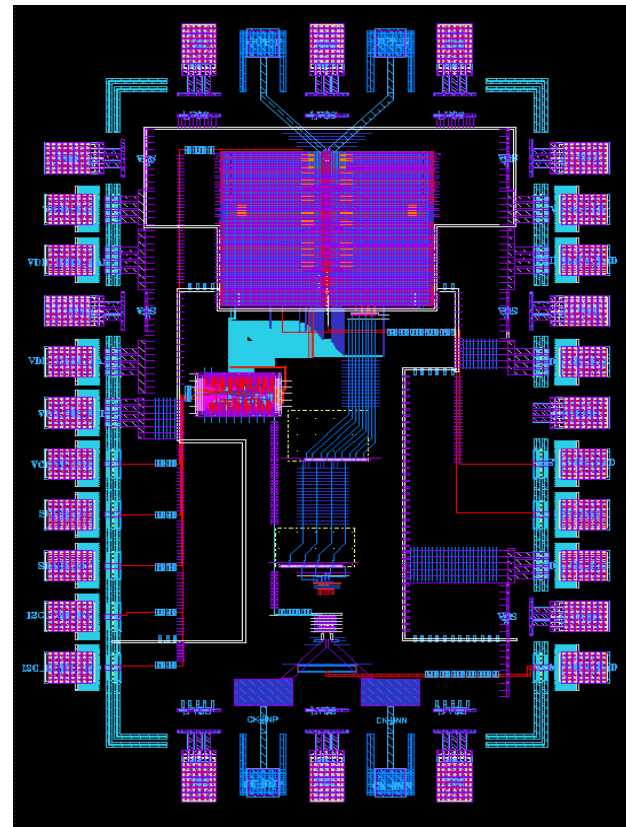

2021-2 Works

- 14GHz Quad rate LCVCO CP-PLL with Auto Frequency and Amplitude Controller
- 2021. 10 산학과제 MPW with Samsung 28nm – 22년 08월 측정 계획 중

2022-1 Works

- A 80Gbps PAM-4 LVSTL Transmitter With Reconfigurable Segment 4-tap FFE and Edge Enhanced Pulse Driver
- 2022. 04 산학과제 MPW with Samsung 28nm

2022-2 Works

- A 112Gbps PAM-4 LVSTL Transmitter With Reconfigurable Segment 4-tap FFE and Edge Enhanced Pulse Driver
- 2022. 07 IDEC MPW with Samsung 28nm