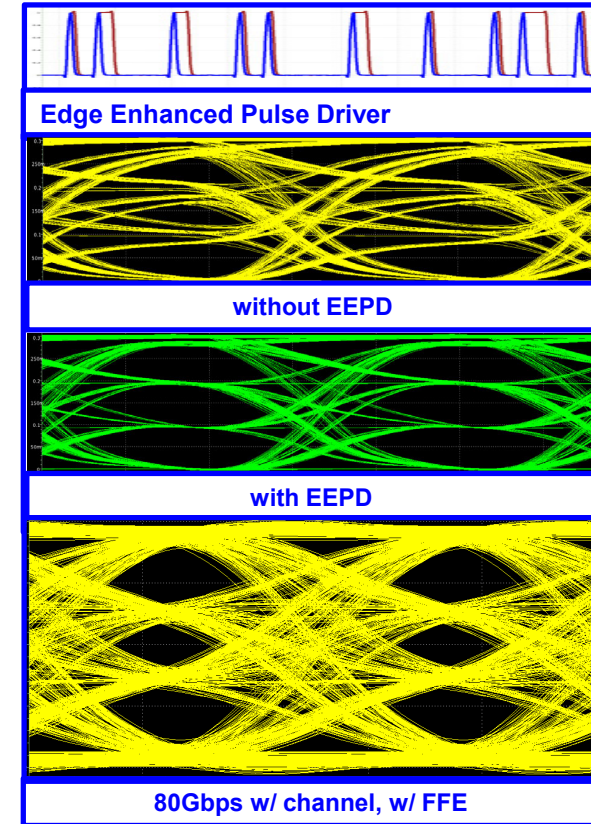

2021-2 Works

- 14GHz Quad rate LCVCO CP-PLL with Auto Frequency and Amplitude Controller
- 2021. 10 산학과제 MPW with Samsung 28nm – 22년 08월 측정 계획 중

2022-1 Works

- A 80Gbps PAM-4 LVSTL Transmitter With Reconfigurable Segment 4-tap FFE and Edge Enhanced Pulse Driver
- 2022. 04 산학과제 MPW with Samsung 28nm

2022-2 Works

- A 112Gbps PAM-4 LVSTL Transmitter With Reconfigurable Segment 4-tap FFE and Edge Enhanced Pulse Driver
- 2022. 07 IDEC MPW with Samsung 28nm