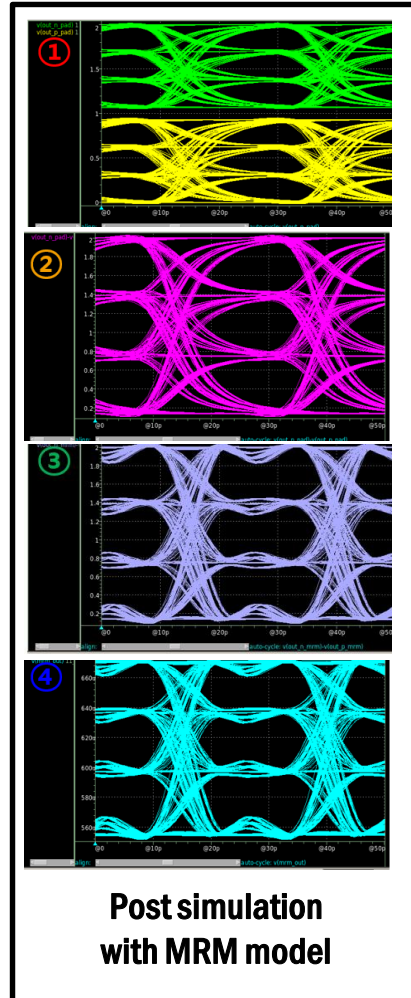

23-2 Workshop

Daewon Rho 9th semester

2023-1 Works

1. 80-Gb/s memory I/O single-ended TX

2023-1 Works

1. 80-Gb/s memory I/O single-ended TX

2023-1 Works

2. High speed Wireline TX and Optical TX with Controller based on ADC.

Schedule for the year

Schedule for the year