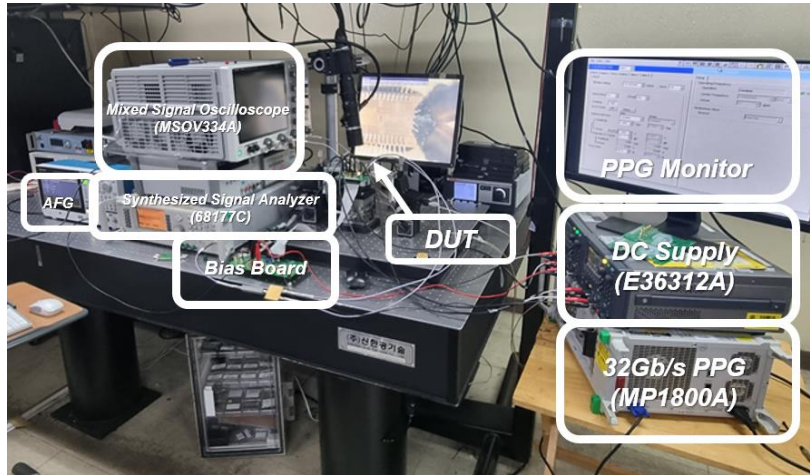

23-2 Workshop

Daewon Rho 9th semester

2023-1 Works

1. 80-Gb/s memory I/O single-ended TX

2023-1 Works

1. 80-Gb/s memory I/O single-ended TX

2023-1 Works

2. High speed Wireline TX and Optical TX with Controller based on ADC.