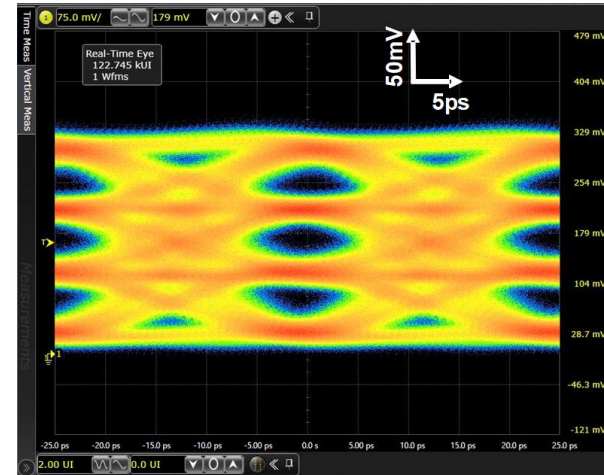

23-2 Workshop

Daewon Rho 9th semester

2023-1 Works

1. 80-Gb/s memory I/O single-ended TX

2023-1 Works

1. 80-Gb/s memory I/O single-ended TX

2023-1 Works

2. High speed Wireline TX and Optical TX with Controller based on ADC.