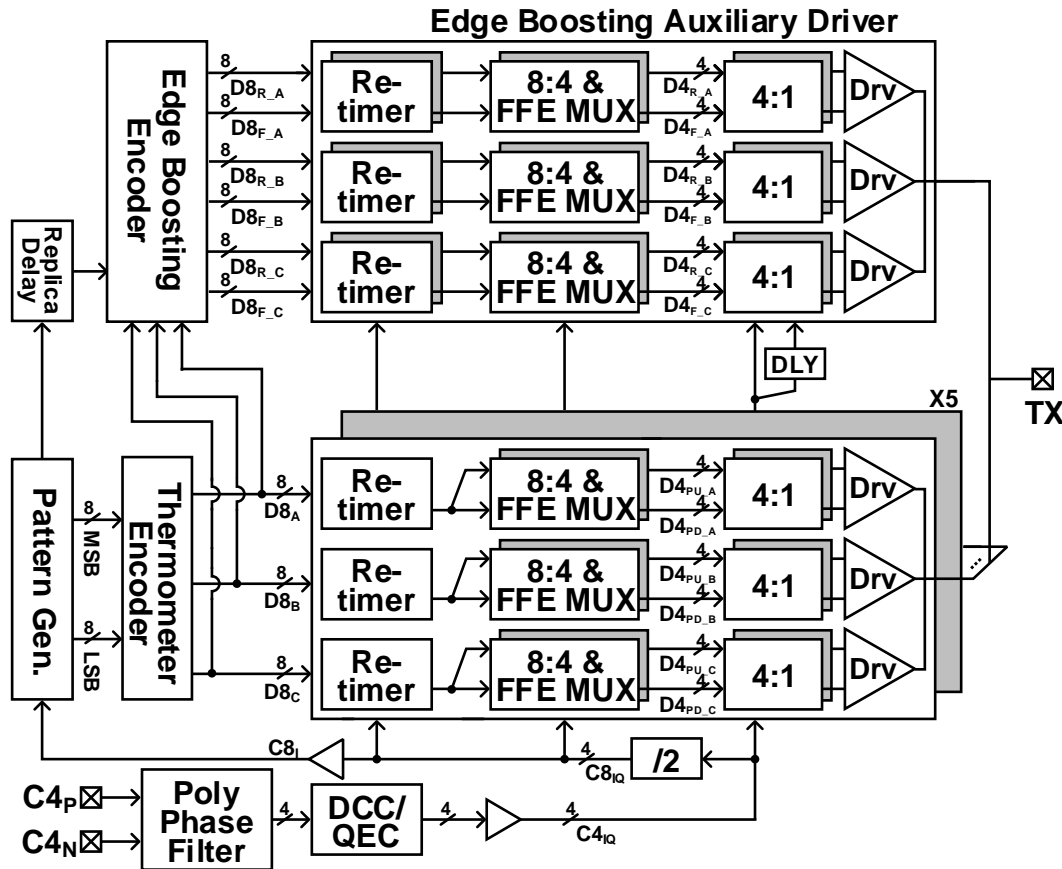

23-2 Workshop

Daewon Rho 9th semester

2023-1 Works

1. 80-Gb/s memory I/O single-ended TX

2023-1 Works

1. 80-Gb/s memory I/O single-ended TX

2023-1 Works

2. High speed Wireline TX and Optical TX with Controller based on ADC.