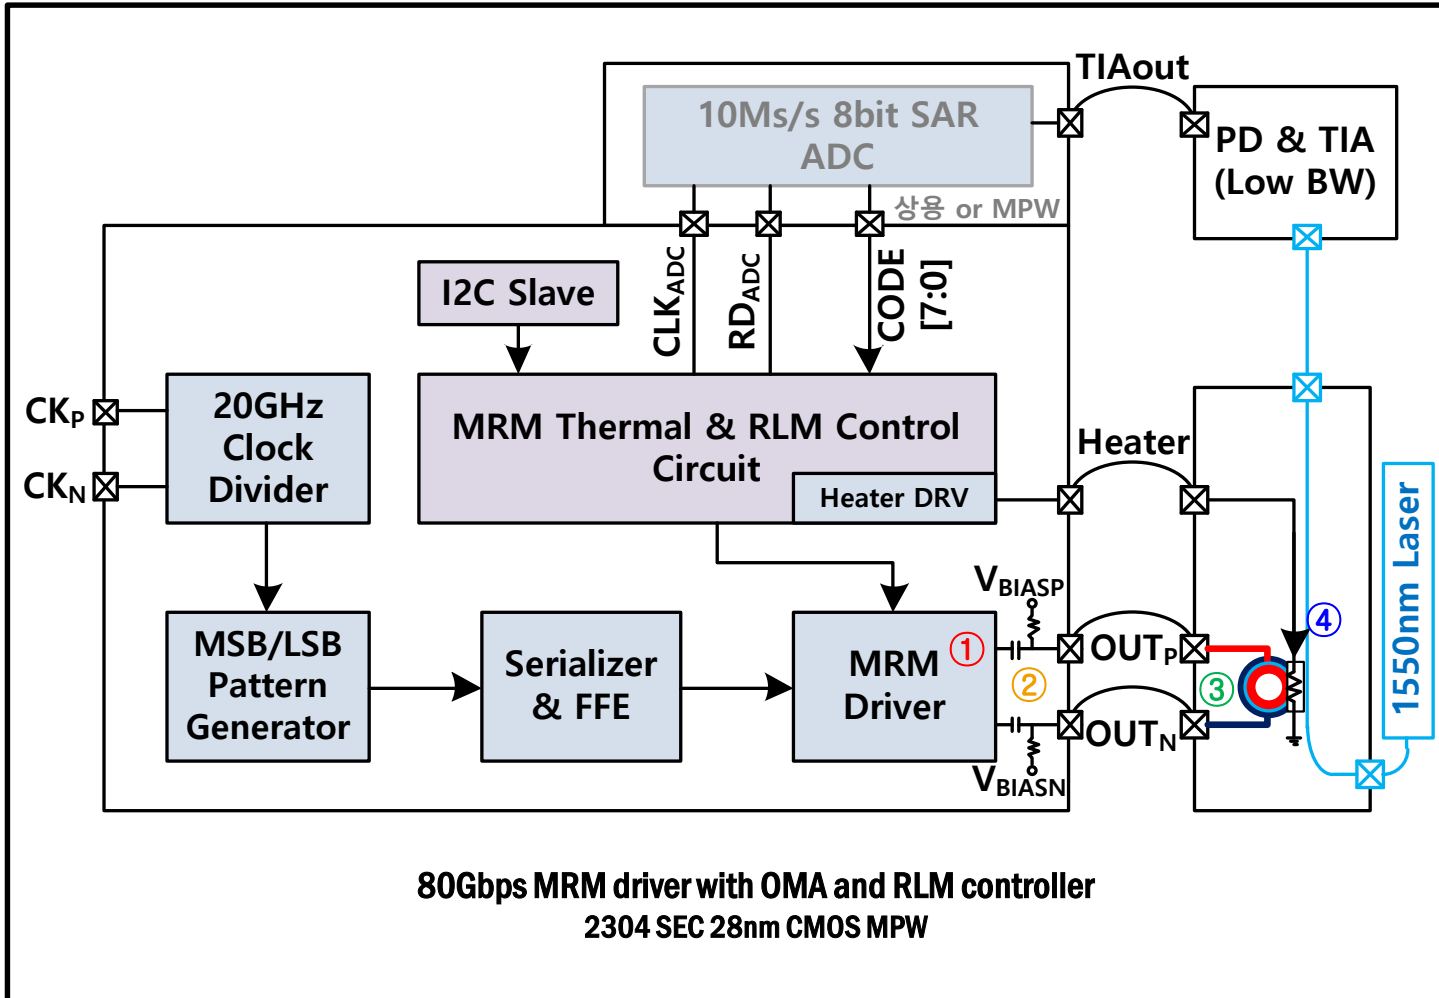

23-2 Workshop

Daewon Rho 9th semester

2023-1 Works

1. 80-Gb/s memory I/O single-ended TX

2023-1 Works

1. 80-Gb/s memory I/O single-ended TX

2023-1 Works

2. High speed Wireline TX and Optical TX with Controller based on ADC.