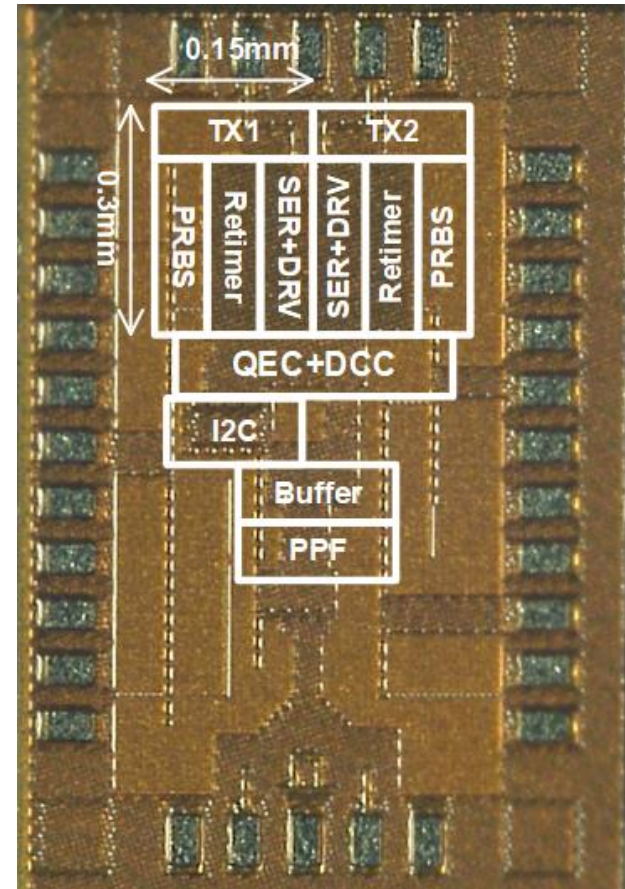

23-2 Workshop

Daewon Rho 9th semester

2023-1 Works

1. 80-Gb/s memory I/O single-ended TX

2023-1 Works

1. 80-Gb/s memory I/O single-ended TX

2023-1 Works

2. High speed Wireline TX and Optical TX with Controller based on ADC.