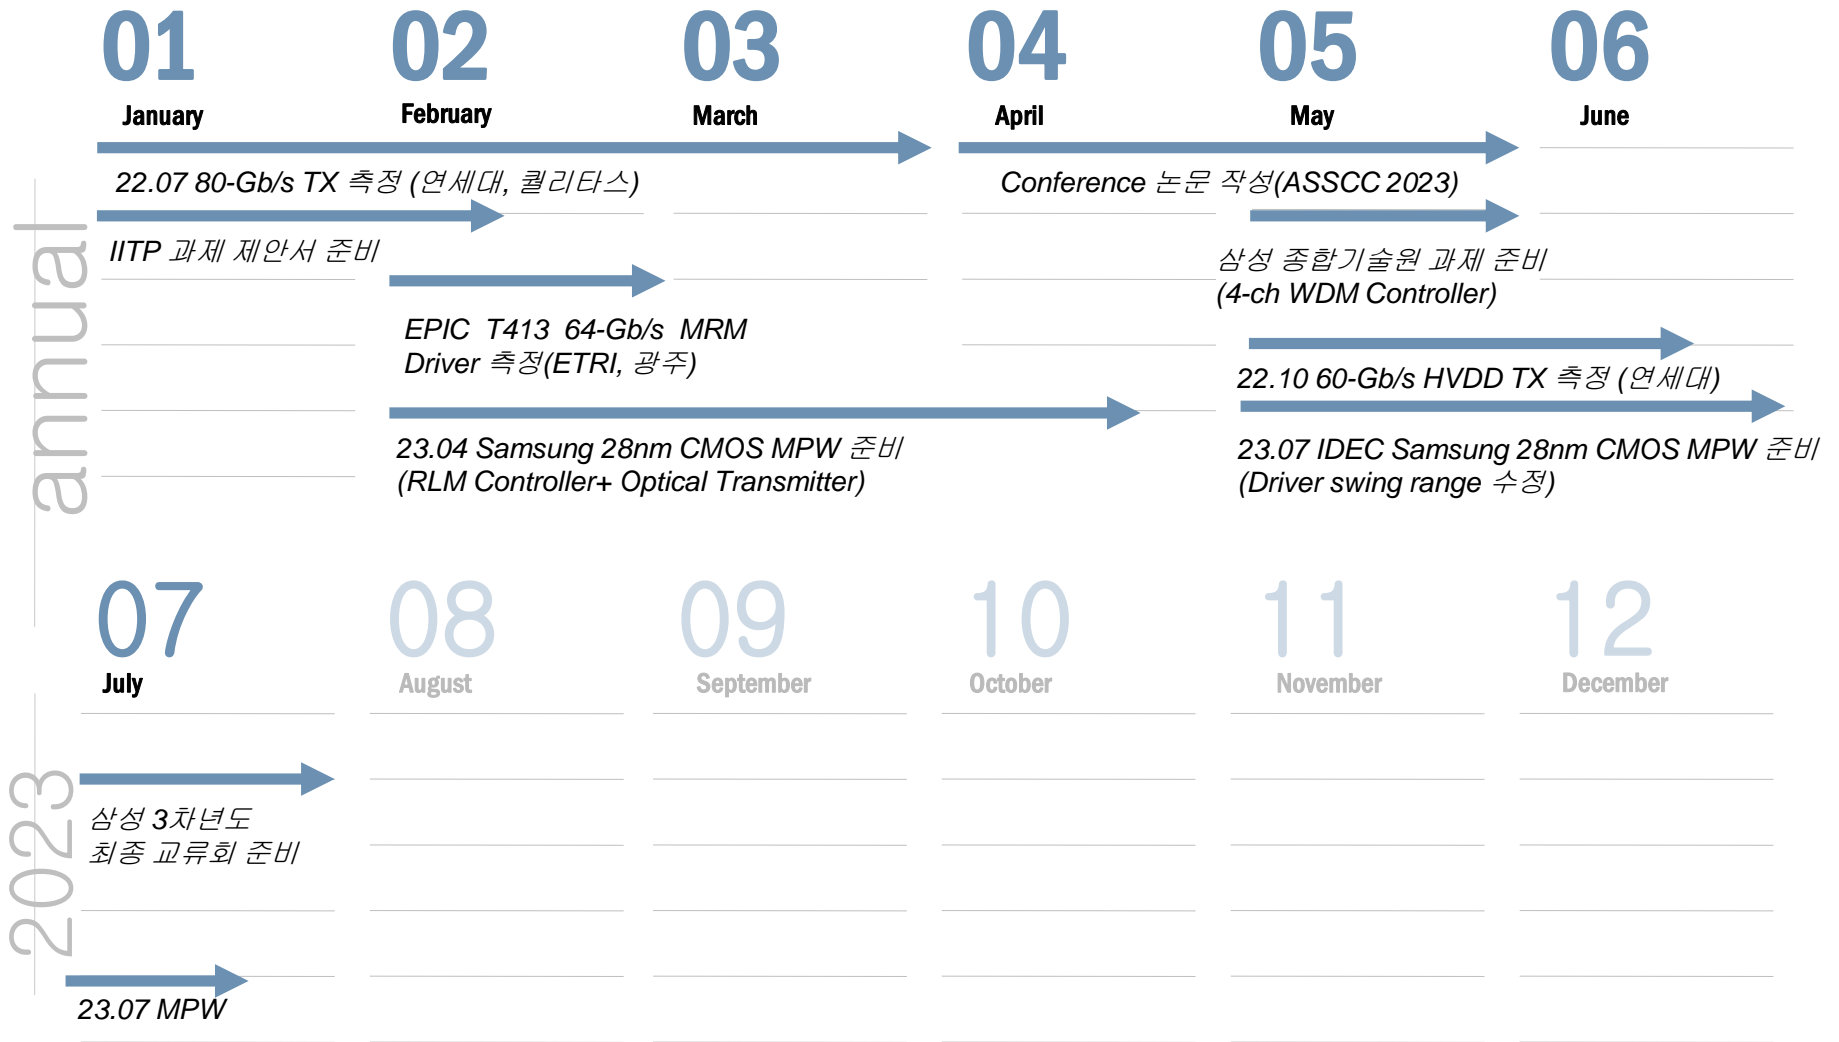

23-2 Workshop

Daewon Rho 9th semester

2023-1 Works

1. 80-Gb/s memory I/O single-ended TX

2023-1 Works

1. 80-Gb/s memory I/O single-ended TX

2023-1 Works

2. High speed Wireline TX and Optical TX with Controller based on ADC.

Schedule for the year

Schedule for the year