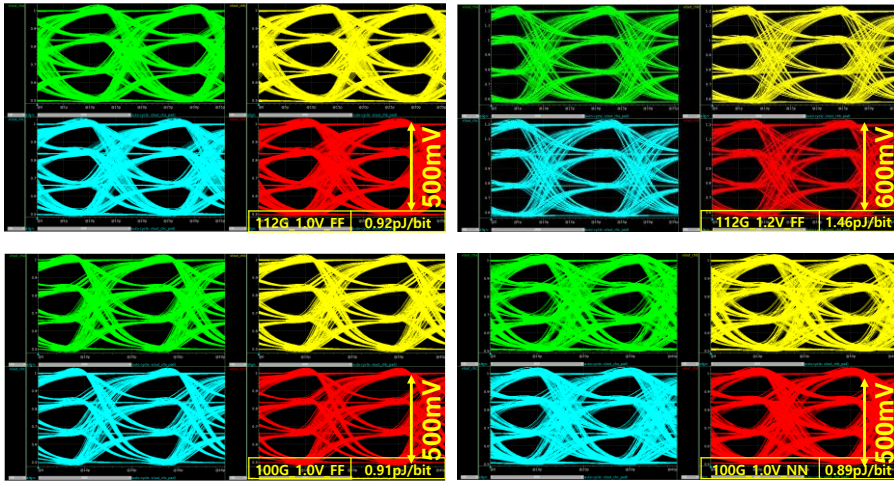

2024-1 Works

High speed Wireline 4Ch TX with DCC/QEC Controller

- **TX ARCHITECTURE**

- **4Ch Post simulation**

- **4Ch Layout**