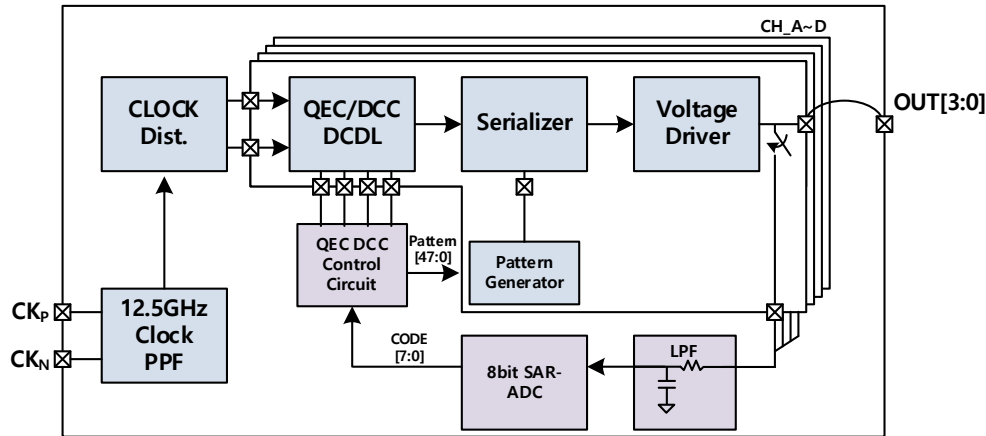

2024-1 Works

High speed Wireline 4Ch TX with DCC/QEC Controller

- **TX ARCHITECTURE**

- **4Ch Post simulation**

- **4Ch Layout**